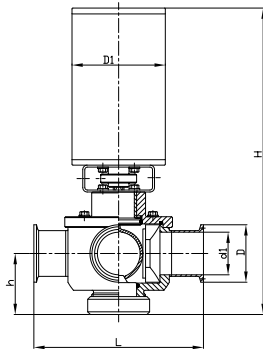

SHUTTER VALVES (ARC VALVES)

Inch

3-way shutter valve, pneumatic (air/air - air/spring), welded ends

VALVE SIZE inch (mm)	Type	Ød1	Ød2	H	h	L	ØD1
1.00 (25.4)	25C53A22	0.87 (22.1)	1.00 (25.4)	11.81 (300)	1.97 (50)	4.33 (110)	3.50 (89)
1.50 (38.1)	38C53A22	1.37 (34.8)	1.50 (38.1)	13.19 (335)	2.56 (65)	5.51 (140)	3.50 (89)
2.00 (50.8)	51C53A22	1.87 (47.5)	2.00 (50.8)	13.39 (340)	2.76 (70)	6.46 (164)	4.09 (104)
2.50 (63.5)	63C53A22	2.37 (60.2)	2.50 (63.5)	13.98 (355)	2.95 (75)	8.27 (210)	4.09 (104)
3.00 (76.2)	76C53A22	2.87 (72.9)	3.00 (76.2)	16.61 (422)	3.15 (80)	8.66 (220)	5.08 (129)
4.00 (101.6)	102C53A22	3.83 (97.4)	4.00 (101.6)	18.66 (474)	4.33 (110)	12.20 (310)	5.08 (129)

3-way shutter valve, pneumatic (air/air - air/spring), TC-clamp

VALVE SIZE inch (mm)	Type	Ød1	ØD	H	h	L	ØD1
1.00 (25.4)	25C530A22	0.87 (22.1)	1.99 (50.5)	11.81 (300)	1.97 (50)	5.31 (135)	3.50 (89)
1.50 (38.1)	38C530A22	1.37 (34.8)	1.99 (50.5)	13.19 (335)	2.56 (65)	6.50 (165)	3.50 (89)
2.00 (50.8)	51C530A22	1.87 (47.5)	2.52 (64.0)	13.39 (340)	2.76 (70)	7.44 (189)	4.09 (104)
2.50 (63.5)	63C530A22	2.37 (60.2)	3.05 (77.5)	13.98 (355)	2.95 (75)	9.25 (235)	4.09 (104)
3.00 (76.2)	76C530A22	2.87 (72.9)	3.58 (91.0)	16.61 (422)	3.15 (80)	9.65 (245)	5.08 (129)
4.00 (101.6)	102C530A22	3.83 (97.4)	4.68 (119.0)	18.66 (474)	4.33 (110)	13.19 (335)	5.08 (129)

3-way shutter valve, pneumatic (air/air - air/spring), welded ends

VALVE SIZE inch (mm)	Type	Ød1	Ød2	H	h	L	L1
1.00 (25.4)	25C53Ab22	0.87 (22.1)	1.00 (25.4)	11.30 (287)	1.97 (50)	4.33 (110)	6.34 (161)
1.50 (38.1)	38C53Ab22	1.37 (34.8)	1.50 (38.1)	12.60 (320)	2.56 (65)	5.51 (140)	6.34 (161)
2.00 (50.8)	51C53Ab22	1.87 (47.5)	2.00 (50.8)	12.91 (328)	2.76 (70)	6.46 (164)	6.34 (161)
2.50 (63.5)	63C53Ab22	2.37 (60.2)	2.50 (63.5)	13.46 (342)	2.95 (75)	8.27 (210)	6.34 (161)
3.00 (76.2)	76C53Ab22	2.87 (72.9)	3.00 (76.2)	14.57 (370)	3.15 (80)	8.66 (220)	8.23 (209)
4.00 (101.6)	102C53Ab22	3.83 (97.4)	4.00 (101.6)	16.65 (423)	4.33 (110)	12.20 (310)	8.23 (209)
6.00 (152.4)	152C53Ab	5.78 (146.9)	6.00 (152.4)	21.26 (540)	5.51 (140)	19.69 (500)	13.11 (333)

3-way shutter valve, pneumatic (air/air - air/spring), TC-clamp

VALVE SIZE inch (mm)	Type	Ød1	ØD	H	h	L	L1
1.00 (25.4)	25C530Ab22	0.87 (22.1)	1.99 (50.5)	11.30 (287)	1.97 (50)	5.31 (135)	6.34 (161)
1.50 (38.1)	38C530Ab22	1.37 (34.8)	1.99 (50.5)	12.60 (320)	2.56 (65)	6.50 (165)	6.34 (161)
2.00 (50.8)	51C530Ab22	1.87 (47.5)	2.52 (64.0)	12.91 (328)	2.76 (70)	7.44 (189)	6.34 (161)
2.50 (63.5)	63C530Ab22	2.37 (60.2)	3.05 (77.5)	13.46 (342)	2.95 (75)	9.25 (235)	6.34 (161)
3.00 (76.2)	76C530Ab22	2.87 (72.9)	3.58 (91.0)	14.57 (370)	3.15 (80)	9.65 (245)	8.23 (209)
4.00 (101.6)	102C530Ab22	3.83 (97.4)	4.68 (119.0)	16.65 (423)	4.33 (110)	13.19 (335)	8.23 (209)
6.00 (152.4)	152C530Ab	5.78 (146.9)	6.57 (167.0)	21.26 (540)	5.51 (140)	19.69 (500)	13.11 (333)