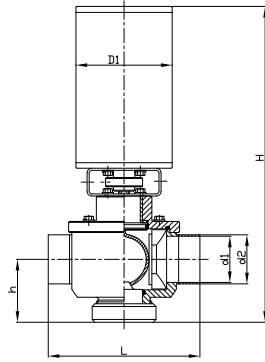

SHUTTER VALVES (ARC VALVES)

Inch

2-way shutter valve, pneumatic (air/air - air/spring), welded ends

VALVE SIZE inch (mm)	Type	Ød1	Ød2	H	h	L	ØD1
1.00 (25.4)	25C52A22	0.87 (22.1)	1.00 (25.4)	11.81 (300)	1.97 (50)	4.33 (110)	3.50 (89)
1.50 (38.1)	38C52A22	1.37 (34.8)	1.50 (38.1)	13.19 (335)	2.56 (65)	5.51 (140)	3.50 (89)
2.00 (50.8)	51C52A22	1.87 (47.5)	2.00 (50.8)	13.39 (340)	2.76 (70)	6.46 (164)	4.09 (104)
2.50 (63.5)	63C52A22	2.37 (60.2)	2.50 (63.5)	13.98 (355)	2.95 (75)	8.27 (210)	4.09 (104)
3.00 (76.2)	76C52A22	2.87 (72.9)	3.00 (76.2)	16.61 (422)	3.15 (80)	8.66 (220)	5.08 (129)
4.00 (101.6)	102C52A22	3.83 (97.4)	4.00 (101.6)	18.66 (474)	4.33 (110)	12.20 (310)	5.08 (129)

2-way shutter valve, pneumatic (air/air - air/spring), TC-clamp

VALVE SIZE inch (mm)	Type	Ød1	ØD	H	h	L	ØD1
1.00 (25.4)	25C520A22	0.87 (22.1)	1.99 (50.5)	11.81 (300)	1.97 (50)	5.31 (135)	3.50 (89)
1.50 (38.1)	38C520A22	1.37 (34.8)	1.99 (50.5)	13.19 (335)	2.56 (65)	6.50 (165)	3.50 (89)
2.00 (50.8)	51C520A22	1.87 (47.5)	2.52 (64.0)	13.39 (340)	2.76 (70)	7.44 (189)	4.09 (104)
2.50 (63.5)	63C520A22	2.37 (60.2)	3.05 (77.5)	13.98 (355)	2.95 (75)	9.25 (235)	4.09 (104)
3.00 (76.2)	76C520A22	2.87 (72.9)	3.58 (91.0)	16.61 (422)	3.15 (80)	9.65 (245)	5.08 (129)
4.00 (101.6)	102C520A22	3.83 (97.4)	4.68 (119.0)	18.66 (474)	4.33 (110)	13.19 (335)	5.08 (129)

2-way shutter valve, pneumatic (air/air - air/spring), welded ends

VALVE SIZE inch (mm)	Type	Ød1	Ød2	H	h	L	L1
1.00 (25.4)	25C52Ab22	0.87 (22.1)	1.00 (25.4)	11.30 (287)	1.97 (50)	4.33 (110)	6.34 (161)
1.50 (38.1)	38C52Ab22	1.37 (34.8)	1.50 (38.1)	12.60 (320)	2.56 (65)	5.51 (140)	6.34 (161)
2.00 (50.8)	51C52Ab22	1.87 (47.5)	2.00 (50.8)	12.91 (328)	2.76 (70)	6.46 (164)	6.34 (161)
2.50 (63.5)	63C52Ab22	2.37 (60.2)	2.50 (63.5)	13.46 (342)	2.95 (75)	8.27 (210)	6.34 (161)
3.00 (76.2)	76C52Ab22	2.87 (72.9)	3.00 (76.2)	14.57 (370)	3.15 (80)	8.66 (220)	8.23 (209)
4.00 (101.6)	102C52Ab22	3.83 (97.4)	4.00 (101.6)	16.65 (423)	4.33 (110)	12.20 (310)	8.23 (209)
6.00 (152.4)	152C52Ab	5.78 (146.9)	6.00 (152.4)	21.26 (540)	5.51 (140)	19.69 (500)	13.11 (333)

2-way shutter valve, pneumatic (air/air - air/spring), TC-clamp

VALVE SIZE inch (mm)	Type	Ød1	ØD	H	h	L	L1
1.00 (25.4)	25C520Ab22	0.87 (22.1)	1.99 (50.5)	11.30 (287)	1.97 (50)	5.31 (135)	6.34 (161)
1.50 (38.1)	38C520Ab22	1.37 (34.8)	1.99 (50.5)	12.60 (320)	2.56 (65)	6.50 (165)	6.34 (161)
2.00 (50.8)	51C520Ab22	1.87 (47.5)	2.52 (64.0)	12.91 (328)	2.76 (70)	7.44 (189)	6.34 (161)
2.50 (63.5)	63C520Ab22	2.37 (60.2)	3.05 (77.5)	13.46 (342)	2.95 (75)	9.25 (235)	6.34 (161)
3.00 (76.2)	76C520Ab22	2.87 (72.9)	3.58 (91.0)	14.57 (370)	3.15 (80)	9.65 (245)	8.23 (209)
4.00 (101.6)	102C520Ab22	3.83 (97.4)	4.68 (119.0)	16.65 (423)	4.33 (110)	13.19 (335)	8.23 (209)
6.00 (152.4)	152C520Ab	5.78 (146.9)	6.57 (167.0)	21.26 (540)	5.51 (140)	19.69 (500)	13.11 (333)