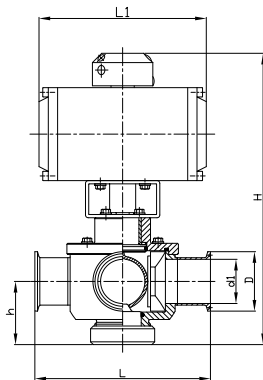

SHUTTER VALVES (ARC VALVES)

Inch

3-way shutter valve, pneumatic (air/air - air/spring), welded ends

VALVE SIZE inch (mm)	Type	Ød1	Ød2	H	h	L	ØD1
1.00 (25.4)	25C53A22	0.87 (22.1)	1.00 (25.4)	11.81 (300)	1.97 (50)	4.33 (110)	3.50 (89)
1.50 (38.1)	38C53A22	1.37 (34.8)	1.50 (38.1)	13.19 (335)	2.56 (65)	5.51 (140)	3.50 (89)
2.00 (50.8)	51C53A22	1.87 (47.5)	2.00 (50.8)	13.39 (340)	2.76 (70)	6.46 (164)	4.09 (104)
2.50 (63.5)	63C53A22	2.37 (60.2)	2.50 (63.5)	13.98 (355)	2.95 (75)	8.27 (210)	4.09 (104)
3.00 (76.2)	76C53A22	2.87 (72.9)	3.00 (76.2)	16.61 (422)	3.15 (80)	8.66 (220)	5.08 (129)
4.00 (101.6)	102C53A22	3.83 (97.4)	4.00 (101.6)	18.66 (474)	4.33 (110)	12.20 (310)	5.08 (129)

3-way shutter valve, pneumatic (air/air - air/spring), TC-clamp

VALVE SIZE inch (mm)	Type	Ød1	ØD	H	h	L	ØD1
1.00 (25.4)	25C530A22	0.87 (22.1)	1.99 (50.5)	11.81 (300)	1.97 (50)	5.31 (135)	3.50 (89)
1.50 (38.1)	38C530A22	1.37 (34.8)	1.99 (50.5)	13.19 (335)	2.56 (65)	6.50 (165)	3.50 (89)
2.00 (50.8)	51C530A22	1.87 (47.5)	2.52 (64.0)	13.39 (340)	2.76 (70)	7.44 (189)	4.09 (104)
2.50 (63.5)	63C530A22	2.37 (60.2)	3.05 (77.5)	13.98 (355)	2.95 (75)	9.25 (235)	4.09 (104)
3.00 (76.2)	76C530A22	2.87 (72.9)	3.58 (91.0)	16.61 (422)	3.15 (80)	9.65 (245)	5.08 (129)
4.00 (101.6)	102C530A22	3.83 (97.4)	4.68 (119.0)	18.66 (474)	4.33 (110)	13.19 (335)	5.08 (129)

3-way shutter valve, pneumatic (air/air - air/spring), welded ends

VALVE SIZE inch (mm)	Type	Ød1	Ød2	H	h	L	L1
1.00 (25.4)	25C53Ab22	0.87 (22.1)	1.00 (25.4)	11.30 (287)	1.97 (50)	4.33 (110)	6.34 (161)
1.50 (38.1)	38C53Ab22	1.37 (34.8)	1.50 (38.1)	12.60 (320)	2.56 (65)	5.51 (140)	6.34 (161)
2.00 (50.8)	51C53Ab22	1.87 (47.5)	2.00 (50.8)	12.91 (328)	2.76 (70)	6.46 (164)	6.34 (161)
2.50 (63.5)	63C53Ab22	2.37 (60.2)	2.50 (63.5)	13.46 (342)	2.95 (75)	8.27 (210)	6.34 (161)
3.00 (76.2)	76C53Ab22	2.87 (72.9)	3.00 (76.2)	14.57 (370)	3.15 (80)	8.66 (220)	8.23 (209)
4.00 (101.6)	102C53Ab22	3.83 (97.4)	4.00 (101.6)	16.65 (423)	4.33 (110)	12.20 (310)	8.23 (209)
6.00 (152.4)	152C53Ab	5.78 (146.9)	6.00 (152.4)	21.26 (540)	5.51 (140)	19.69 (500)	13.11 (333)

3-way shutter valve, pneumatic (air/air - air/spring), TC-clamp

VALVE SIZE inch (mm)	Type	Ød1	ØD	H	h	L	L1
1.00 (25.4)	25C530Ab22	0.87 (22.1)	1.99 (50.5)	11.30 (287)	1.97 (50)	5.31 (135)	6.34 (161)
1.50 (38.1)	38C530Ab22	1.37 (34.8)	1.99 (50.5)	12.60 (320)	2.56 (65)	6.50 (165)	6.34 (161)
2.00 (50.8)	51C530Ab22	1.87 (47.5)	2.52 (64.0)	12.91 (328)	2.76 (70)	7.44 (189)	6.34 (161)
2.50 (63.5)	63C530Ab22	2.37 (60.2)	3.05 (77.5)	13.46 (342)	2.95 (75)	9.25 (235)	6.34 (161)
3.00 (76.2)	76C530Ab22	2.87 (72.9)	3.58 (91.0)	14.57 (370)	3.15 (80)	9.65 (245)	8.23 (209)
4.00 (101.6)	102C530Ab22	3.83 (97.4)	4.68 (119.0)	16.65 (423)	4.33 (110)	13.19 (335)	8.23 (209)
6.00 (152.4)	152C530Ab	5.78 (146.9)	6.57 (167.0)	21.26 (540)	5.51 (140)	19.69 (500)	13.11 (333)