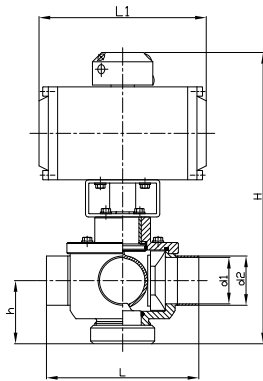

SHUTTER VALVES (ARC VALVES)

Inch

3-way shutter valve, pneumatic (air/air - air/spring), welded ends

VALVE SIZE inch (mm)	Type	Ød1	Ød2	H	h	L	ØD1
1.00 (25.4)	25C53A22	0.87 (22.1)	1.00 (25.4)	11.81 (300)	1.97 (50)	4.33 (110)	3.50 (89)
1.50 (38.1)	38C53A22	1.37 (34.8)	1.50 (38.1)	13.19 (335)	2.56 (65)	5.51 (140)	3.50 (89)
2.00 (50.8)	51C53A22	1.87 (47.5)	2.00 (50.8)	13.39 (340)	2.76 (70)	6.46 (164)	4.09 (104)
2.50 (63.5)	63C53A22	2.37 (60.2)	2.50 (63.5)	13.98 (355)	2.95 (75)	8.27 (210)	4.09 (104)
3.00 (76.2)	76C53A22	2.87 (72.9)	3.00 (76.2)	16.61 (422)	3.15 (80)	8.66 (220)	5.08 (129)
4.00 (101.6)	102C53A22	3.83 (97.4)	4.00 (101.6)	18.66 (474)	4.33 (110)	12.20 (310)	5.08 (129)

3-way shutter valve, pneumatic (air/air - air/spring), TC-clamp

VALVE SIZE inch (mm)	Type	Ød1	ØD	H	h	L	ØD1
1.00 (25.4)	25C530A22	0.87 (22.1)	1.99 (50.5)	11.81 (300)	1.97 (50)	5.31 (135)	3.50 (89)
1.50 (38.1)	38C530A22	1.37 (34.8)	1.99 (50.5)	13.19 (335)	2.56 (65)	6.50 (165)	3.50 (89)
2.00 (50.8)	51C530A22	1.87 (47.5)	2.52 (64.0)	13.39 (340)	2.76 (70)	7.44 (189)	4.09 (104)
2.50 (63.5)	63C530A22	2.37 (60.2)	3.05 (77.5)	13.98 (355)	2.95 (75)	9.25 (235)	4.09 (104)
3.00 (76.2)	76C530A22	2.87 (72.9)	3.58 (91.0)	16.61 (422)	3.15 (80)	9.65 (245)	5.08 (129)
4.00 (101.6)	102C530A22	3.83 (97.4)	4.68 (119.0)	18.66 (474)	4.33 (110)	13.19 (335)	5.08 (129)

3-way shutter valve, pneumatic (air/air - air/spring), welded ends

VALVE SIZE inch (mm)	Type	Ød1	Ød2	H	h	L	L1
1.00 (25.4)	25C53Ab22	0.87 (22.1)	1.00 (25.4)	11.30 (287)	1.97 (50)	4.33 (110)	6.34 (161)
1.50 (38.1)	38C53Ab22	1.37 (34.8)	1.50 (38.1)	12.60 (320)	2.56 (65)	5.51 (140)	6.34 (161)
2.00 (50.8)	51C53Ab22	1.87 (47.5)	2.00 (50.8)	12.91 (328)	2.76 (70)	6.46 (164)	6.34 (161)
2.50 (63.5)	63C53Ab22	2.37 (60.2)	2.50 (63.5)	13.46 (342)	2.95 (75)	8.27 (210)	6.34 (161)
3.00 (76.2)	76C53Ab22	2.87 (72.9)	3.00 (76.2)	14.57 (370)	3.15 (80)	8.66 (220)	8.23 (209)
4.00 (101.6)	102C53Ab22	3.83 (97.4)	4.00 (101.6)	16.65 (423)	4.33 (110)	12.20 (310)	8.23 (209)
6.00 (152.4)	152C53Ab	5.78 (146.9)	6.00 (152.4)	21.26 (540)	5.51 (140)	19.69 (500)	13.11 (333)

3-way shutter valve, pneumatic (air/air - air/spring), TC-clamp

VALVE SIZE inch (mm)	Type	Ød1	ØD	H	h	L	L1
1.00 (25.4)	25C530Ab22	0.87 (22.1)	1.99 (50.5)	11.30 (287)	1.97 (50)	5.31 (135)	6.34 (161)
1.50 (38.1)	38C530Ab22	1.37 (34.8)	1.99 (50.5)	12.60 (320)	2.56 (65)	6.50 (165)	6.34 (161)
2.00 (50.8)	51C530Ab22	1.87 (47.5)	2.52 (64.0)	12.91 (328)	2.76 (70)	7.44 (189)	6.34 (161)
2.50 (63.5)	63C530Ab22	2.37 (60.2)	3.05 (77.5)	13.46 (342)	2.95 (75)	9.25 (235)	6.34 (161)
3.00 (76.2)	76C530Ab22	2.87 (72.9)	3.58 (91.0)	14.57 (370)	3.15 (80)	9.65 (245)	8.23 (209)
4.00 (101.6)	102C530Ab22	3.83 (97.4)	4.68 (119.0)	16.65 (423)	4.33 (110)	13.19 (335)	8.23 (209)
6.00 (152.4)	152C530Ab	5.78 (146.9)	6.57 (167.0)	21.26 (540)	5.51 (140)	19.69 (500)	13.11 (333)