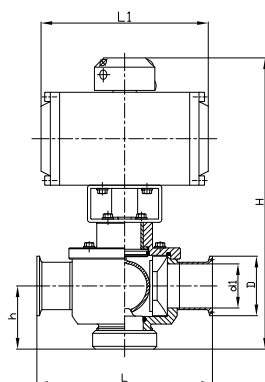

SHUTTER VALVES (ARC VALVES)

Inch

2-way shutter valve, pneumatic (air/air - air/spring), welded ends

VALVE SIZE inch (mm)	Type	Ød1	Ød2	H	h	L	ØD1
1.00 (25.4)	25C52A22	0.87 (22.1)	1.00 (25.4)	11.81 (300)	1.97 (50)	4.33 (110)	3.50 (89)
1.50 (38.1)	38C52A22	1.37 (34.8)	1.50 (38.1)	13.19 (335)	2.56 (65)	5.51 (140)	3.50 (89)
2.00 (50.8)	51C52A22	1.87 (47.5)	2.00 (50.8)	13.39 (340)	2.76 (70)	6.46 (164)	4.09 (104)
2.50 (63.5)	63C52A22	2.37 (60.2)	2.50 (63.5)	13.98 (355)	2.95 (75)	8.27 (210)	4.09 (104)
3.00 (76.2)	76C52A22	2.87 (72.9)	3.00 (76.2)	16.61 (422)	3.15 (80)	8.66 (220)	5.08 (129)
4.00 (101.6)	102C52A22	3.83 (97.4)	4.00 (101.6)	18.66 (474)	4.33 (110)	12.20 (310)	5.08 (129)

2-way shutter valve, pneumatic (air/air - air/spring), TC-clamp

VALVE SIZE inch (mm)	Type	Ød1	ØD	H	h	L	ØD1
1.00 (25.4)	25C520A22	0.87 (22.1)	1.99 (50.5)	11.81 (300)	1.97 (50)	5.31 (135)	3.50 (89)
1.50 (38.1)	38C520A22	1.37 (34.8)	1.99 (50.5)	13.19 (335)	2.56 (65)	6.50 (165)	3.50 (89)
2.00 (50.8)	51C520A22	1.87 (47.5)	2.52 (64.0)	13.39 (340)	2.76 (70)	7.44 (189)	4.09 (104)
2.50 (63.5)	63C520A22	2.37 (60.2)	3.05 (77.5)	13.98 (355)	2.95 (75)	9.25 (235)	4.09 (104)
3.00 (76.2)	76C520A22	2.87 (72.9)	3.58 (91.0)	16.61 (422)	3.15 (80)	9.65 (245)	5.08 (129)
4.00 (101.6)	102C520A22	3.83 (97.4)	4.68 (119.0)	18.66 (474)	4.33 (110)	13.19 (335)	5.08 (129)

2-way shutter valve, pneumatic (air/air - air/spring), welded ends

VALVE SIZE inch (mm)	Type	Ød1	Ød2	H	h	L	L1
1.00 (25.4)	25C52Ab22	0.87 (22.1)	1.00 (25.4)	11.30 (287)	1.97 (50)	4.33 (110)	6.34 (161)
1.50 (38.1)	38C52Ab22	1.37 (34.8)	1.50 (38.1)	12.60 (320)	2.56 (65)	5.51 (140)	6.34 (161)
2.00 (50.8)	51C52Ab22	1.87 (47.5)	2.00 (50.8)	12.91 (328)	2.76 (70)	6.46 (164)	6.34 (161)
2.50 (63.5)	63C52Ab22	2.37 (60.2)	2.50 (63.5)	13.46 (342)	2.95 (75)	8.27 (210)	6.34 (161)
3.00 (76.2)	76C52Ab22	2.87 (72.9)	3.00 (76.2)	14.57 (370)	3.15 (80)	8.66 (220)	8.23 (209)
4.00 (101.6)	102C52Ab22	3.83 (97.4)	4.00 (101.6)	16.65 (423)	4.33 (110)	12.20 (310)	8.23 (209)
6.00 (152.4)	152C52Ab	5.78 (146.9)	6.00 (152.4)	21.26 (540)	5.51 (140)	19.69 (500)	13.11 (333)

2-way shutter valve, pneumatic (air/air - air/spring), TC-clamp

VALVE SIZE inch (mm)	Type	Ød1	ØD	H	h	L	L1
1.00 (25.4)	25C520Ab22	0.87 (22.1)	1.99 (50.5)	11.30 (287)	1.97 (50)	5.31 (135)	6.34 (161)
1.50 (38.1)	38C520Ab22	1.37 (34.8)	1.99 (50.5)	12.60 (320)	2.56 (65)	6.50 (165)	6.34 (161)
2.00 (50.8)	51C520Ab22	1.87 (47.5)	2.52 (64.0)	12.91 (328)	2.76 (70)	7.44 (189)	6.34 (161)
2.50 (63.5)	63C520Ab22	2.37 (60.2)	3.05 (77.5)	13.46 (342)	2.95 (75)	9.25 (235)	6.34 (161)
3.00 (76.2)	76C520Ab22	2.87 (72.9)	3.58 (91.0)	14.57 (370)	3.15 (80)	9.65 (245)	8.23 (209)
4.00 (101.6)	102C520Ab22	3.83 (97.4)	4.68 (119.0)	16.65 (423)	4.33 (110)	13.19 (335)	8.23 (209)
6.00 (152.4)	152C520Ab	5.78 (146.9)	6.57 (167.0)	21.26 (540)	5.51 (140)	19.69 (500)	13.11 (333)