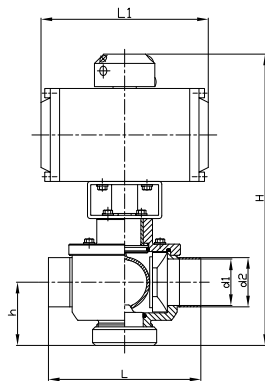

SHUTTER VALVES (ARC VALVES)

Inch

2-way shutter valve, pneumatic (air/air - air/spring), welded ends

VALVE SIZE inch (mm)	Type	Ød1	Ød2	H	h	L	ØD1
1.00 (25.4)	25C52A22	0.87 (22.1)	1.00 (25.4)	11.81 (300)	1.97 (50)	4.33 (110)	3.50 (89)
1.50 (38.1)	38C52A22	1.37 (34.8)	1.50 (38.1)	13.19 (335)	2.56 (65)	5.51 (140)	3.50 (89)
2.00 (50.8)	51C52A22	1.87 (47.5)	2.00 (50.8)	13.39 (340)	2.76 (70)	6.46 (164)	4.09 (104)
2.50 (63.5)	63C52A22	2.37 (60.2)	2.50 (63.5)	13.98 (355)	2.95 (75)	8.27 (210)	4.09 (104)
3.00 (76.2)	76C52A22	2.87 (72.9)	3.00 (76.2)	16.61 (422)	3.15 (80)	8.66 (220)	5.08 (129)
4.00 (101.6)	102C52A22	3.83 (97.4)	4.00 (101.6)	18.66 (474)	4.33 (110)	12.20 (310)	5.08 (129)

2-way shutter valve, pneumatic (air/air - air/spring), TC-clamp

VALVE SIZE inch (mm)	Type	Ød1	ØD	H	h	L	ØD1
1.00 (25.4)	25C520A22	0.87 (22.1)	1.99 (50.5)	11.81 (300)	1.97 (50)	5.31 (135)	3.50 (89)
1.50 (38.1)	38C520A22	1.37 (34.8)	1.99 (50.5)	13.19 (335)	2.56 (65)	6.50 (165)	3.50 (89)
2.00 (50.8)	51C520A22	1.87 (47.5)	2.52 (64.0)	13.39 (340)	2.76 (70)	7.44 (189)	4.09 (104)
2.50 (63.5)	63C520A22	2.37 (60.2)	3.05 (77.5)	13.98 (355)	2.95 (75)	9.25 (235)	4.09 (104)
3.00 (76.2)	76C520A22	2.87 (72.9)	3.58 (91.0)	16.61 (422)	3.15 (80)	9.65 (245)	5.08 (129)
4.00 (101.6)	102C520A22	3.83 (97.4)	4.68 (119.0)	18.66 (474)	4.33 (110)	13.19 (335)	5.08 (129)

2-way shutter valve, pneumatic (air/air - air/spring), welded ends

VALVE SIZE inch (mm)	Type	Ød1	Ød2	H	h	L	L1
1.00 (25.4)	25C52Ab22	0.87 (22.1)	1.00 (25.4)	11.30 (287)	1.97 (50)	4.33 (110)	6.34 (161)
1.50 (38.1)	38C52Ab22	1.37 (34.8)	1.50 (38.1)	12.60 (320)	2.56 (65)	5.51 (140)	6.34 (161)
2.00 (50.8)	51C52Ab22	1.87 (47.5)	2.00 (50.8)	12.91 (328)	2.76 (70)	6.46 (164)	6.34 (161)
2.50 (63.5)	63C52Ab22	2.37 (60.2)	2.50 (63.5)	13.46 (342)	2.95 (75)	8.27 (210)	6.34 (161)
3.00 (76.2)	76C52Ab22	2.87 (72.9)	3.00 (76.2)	14.57 (370)	3.15 (80)	8.66 (220)	8.23 (209)
4.00 (101.6)	102C52Ab22	3.83 (97.4)	4.00 (101.6)	16.65 (423)	4.33 (110)	12.20 (310)	8.23 (209)
6.00 (152.4)	152C52Ab	5.78 (146.9)	6.00 (152.4)	21.26 (540)	5.51 (140)	19.69 (500)	13.11 (333)

2-way shutter valve, pneumatic (air/air - air/spring), TC-clamp

VALVE SIZE inch (mm)	Type	Ød1	ØD	H	h	L	L1
1.00 (25.4)	25C520Ab22	0.87 (22.1)	1.99 (50.5)	11.30 (287)	1.97 (50)	5.31 (135)	6.34 (161)
1.50 (38.1)	38C520Ab22	1.37 (34.8)	1.99 (50.5)	12.60 (320)	2.56 (65)	6.50 (165)	6.34 (161)
2.00 (50.8)	51C520Ab22	1.87 (47.5)	2.52 (64.0)	12.91 (328)	2.76 (70)	7.44 (189)	6.34 (161)
2.50 (63.5)	63C520Ab22	2.37 (60.2)	3.05 (77.5)	13.46 (342)	2.95 (75)	9.25 (235)	6.34 (161)
3.00 (76.2)	76C520Ab22	2.87 (72.9)	3.58 (91.0)	14.57 (370)	3.15 (80)	9.65 (245)	8.23 (209)
4.00 (101.6)	102C520Ab22	3.83 (97.4)	4.68 (119.0)	16.65 (423)	4.33 (110)	13.19 (335)	8.23 (209)
6.00 (152.4)	152C520Ab	5.78 (146.9)	6.57 (167.0)	21.26 (540)	5.51 (140)	19.69 (500)	13.11 (333)