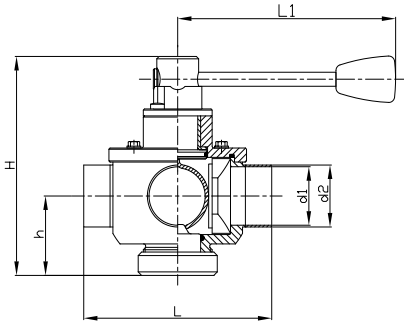

SHUTTER VALVES (ARC VALVES)

Inch

3-way shutter valve, manual, welded ends

VALVE SIZE inch (mm)	Type	Ød1	Ød2	H	h	L	L1
1.00 (25.4)	25C53M22	0.87 (22.1)	1.00 (25.4)	5.71 (145)	1.97 (50)	4.33 (110)	6.30 (160)
1.50 (38.1)	38C53M22	1.37 (34.8)	1.50 (38.1)	7.09 (180)	2.56 (65)	5.51 (140)	6.30 (160)
2.00 (50.8)	51C53M22	1.87 (47.5)	2.00 (50.8)	7.48 (190)	2.76 (70)	6.46 (164)	7.48 (190)
2.50 (63.5)	63C53M22	2.37 (60.2)	2.50 (63.5)	7.87 (200)	2.95 (75)	8.27 (210)	7.48 (190)
3.00 (76.2)	76C53M22	2.87 (72.9)	3.00 (76.2)	8.46 (215)	3.15 (80)	8.66 (220)	7.48 (190)
4.00 (101.6)	102C53M22	3.83 (97.4)	4.00 (101.6)	10.43 (265)	4.33 (110)	12.20 (310)	10.63 (270)
6.00 (152.4)	152C53M	5.78 (146.9)	6.00 (152.4)	13.58 (345)	5.51 (140)	19.69 (500)	10.63 (270)

3-way shutter valve, manual, TC-clamp

VALVE SIZE inch (mm)	Type	Ød1	ØD	H	h	L	L1
1.00 (25.4)	25C530M22	0.87 (22.1)	1.99 (50.5)	5.71 (145)	1.97 (50)	5.31 (135)	6.30 (160)
1.50 (38.1)	38C530M22	1.37 (34.8)	1.99 (50.5)	7.09 (180)	2.56 (65)	6.50 (165)	6.30 (160)
2.00 (50.8)	51C530M22	1.87 (47.5)	2.52 (64.0)	7.48 (190)	2.76 (70)	7.44 (189)	7.48 (190)
2.50 (63.5)	63C530M22	2.37 (60.2)	3.05 (77.5)	7.87 (200)	2.95 (75)	9.25 (235)	7.48 (190)
3.00 (76.2)	76C530M22	2.87 (72.9)	3.58 (91.0)	8.46 (215)	3.15 (80)	9.65 (245)	7.48 (190)
4.00 (101.6)	102C530M22	3.83 (97.4)	4.68 (119.0)	10.43 (265)	4.33 (110)	13.19 (335)	10.63 (270)
6.00 (152.4)	152C530M	5.78 (146.9)	6.57 (167.0)	13.58 (345)	5.51 (140)	19.69 (500)	10.63 (270)