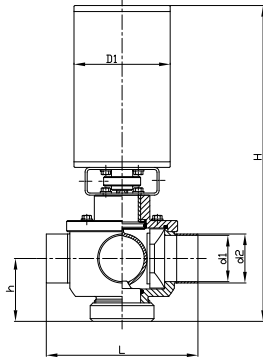

SHUTTER VALVES (ARC VALVES)

Inch

3-way shutter valve, pneumatic (air/air - air/spring), welded ends

VALVE SIZE inch (mm)	Type	Ød1	Ød2	H	h	L	ØD1
1.00 (25.4)	25C53A22	0.87 (22.1)	1.00 (25.4)	11.81 (300)	1.97 (50)	4.33 (110)	3.50 (89)
1.50 (38.1)	38C53A22	1.37 (34.8)	1.50 (38.1)	13.19 (335)	2.56 (65)	5.51 (140)	3.50 (89)
2.00 (50.8)	51C53A22	1.87 (47.5)	2.00 (50.8)	13.39 (340)	2.76 (70)	6.46 (164)	4.09 (104)
2.50 (63.5)	63C53A22	2.37 (60.2)	2.50 (63.5)	13.98 (355)	2.95 (75)	8.27 (210)	4.09 (104)
3.00 (76.2)	76C53A22	2.87 (72.9)	3.00 (76.2)	16.61 (422)	3.15 (80)	8.66 (220)	5.08 (129)
4.00 (101.6)	102C53A22	3.83 (97.4)	4.00 (101.6)	18.66 (474)	4.33 (110)	12.20 (310)	5.08 (129)

3-way shutter valve, pneumatic (air/air - air/spring), TC-clamp

VALVE SIZE inch (mm)	Type	Ød1	ØD	H	h	L	ØD1
1.00 (25.4)	25C530A22	0.87 (22.1)	1.99 (50.5)	11.81 (300)	1.97 (50)	5.31 (135)	3.50 (89)
1.50 (38.1)	38C530A22	1.37 (34.8)	1.99 (50.5)	13.19 (335)	2.56 (65)	6.50 (165)	3.50 (89)
2.00 (50.8)	51C530A22	1.87 (47.5)	2.52 (64.0)	13.39 (340)	2.76 (70)	7.44 (189)	4.09 (104)
2.50 (63.5)	63C530A22	2.37 (60.2)	3.05 (77.5)	13.98 (355)	2.95 (75)	9.25 (235)	4.09 (104)
3.00 (76.2)	76C530A22	2.87 (72.9)	3.58 (91.0)	16.61 (422)	3.15 (80)	9.65 (245)	5.08 (129)
4.00 (101.6)	102C530A22	3.83 (97.4)	4.68 (119.0)	18.66 (474)	4.33 (110)	13.19 (335)	5.08 (129)

3-way shutter valve, pneumatic (air/air - air/spring), welded ends

VALVE SIZE inch (mm)	Type	Ød1	Ød2	H	h	L	L1
1.00 (25.4)	25C53Ab22	0.87 (22.1)	1.00 (25.4)	11.30 (287)	1.97 (50)	4.33 (110)	6.34 (161)
1.50 (38.1)	38C53Ab22	1.37 (34.8)	1.50 (38.1)	12.60 (320)	2.56 (65)	5.51 (140)	6.34 (161)
2.00 (50.8)	51C53Ab22	1.87 (47.5)	2.00 (50.8)	12.91 (328)	2.76 (70)	6.46 (164)	6.34 (161)
2.50 (63.5)	63C53Ab22	2.37 (60.2)	2.50 (63.5)	13.46 (342)	2.95 (75)	8.27 (210)	6.34 (161)
3.00 (76.2)	76C53Ab22	2.87 (72.9)	3.00 (76.2)	14.57 (370)	3.15 (80)	8.66 (220)	8.23 (209)
4.00 (101.6)	102C53Ab22	3.83 (97.4)	4.00 (101.6)	16.65 (423)	4.33 (110)	12.20 (310)	8.23 (209)
6.00 (152.4)	152C53Ab	5.78 (146.9)	6.00 (152.4)	21.26 (540)	5.51 (140)	19.69 (500)	13.11 (333)

3-way shutter valve, pneumatic (air/air - air/spring), TC-clamp

VALVE SIZE inch (mm)	Type	Ød1	ØD	H	h	L	L1
1.00 (25.4)	25C530Ab22	0.87 (22.1)	1.99 (50.5)	11.30 (287)	1.97 (50)	5.31 (135)	6.34 (161)
1.50 (38.1)	38C530Ab22	1.37 (34.8)	1.99 (50.5)	12.60 (320)	2.56 (65)	6.50 (165)	6.34 (161)
2.00 (50.8)	51C530Ab22	1.87 (47.5)	2.52 (64.0)	12.91 (328)	2.76 (70)	7.44 (189)	6.34 (161)
2.50 (63.5)	63C530Ab22	2.37 (60.2)	3.05 (77.5)	13.46 (342)	2.95 (75)	9.25 (235)	6.34 (161)
3.00 (76.2)	76C530Ab22	2.87 (72.9)	3.58 (91.0)	14.57 (370)	3.15 (80)	9.65 (245)	8.23 (209)
4.00 (101.6)	102C530Ab22	3.83 (97.4)	4.68 (119.0)	16.65 (423)	4.33 (110)	13.19 (335)	8.23 (209)
6.00 (152.4)	152C530Ab	5.78 (146.9)	6.57 (167.0)	21.26 (540)	5.51 (140)	19.69 (500)	13.11 (333)