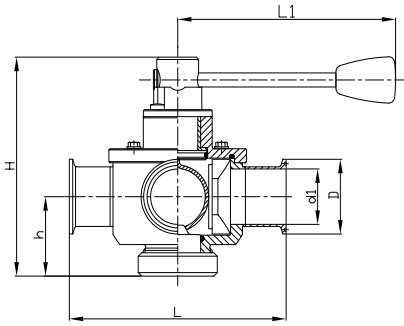

SHUTTER VALVES (ARC VALVES)

Inch

3-way shutter valve, manual, welded ends

VALVE SIZE inch (mm)	Type	Ød1	Ød2	H	h	L	L1
1.00 (25.4)	25C53M22	0.87 (22.1)	1.00 (25.4)	5.71 (145)	1.97 (50)	4.33 (110)	6.30 (160)
1.50 (38.1)	38C53M22	1.37 (34.8)	1.50 (38.1)	7.09 (180)	2.56 (65)	5.51 (140)	6.30 (160)
2.00 (50.8)	51C53M22	1.87 (47.5)	2.00 (50.8)	7.48 (190)	2.76 (70)	6.46 (164)	7.48 (190)
2.50 (63.5)	63C53M22	2.37 (60.2)	2.50 (63.5)	7.87 (200)	2.95 (75)	8.27 (210)	7.48 (190)
3.00 (76.2)	76C53M22	2.87 (72.9)	3.00 (76.2)	8.46 (215)	3.15 (80)	8.66 (220)	7.48 (190)
4.00 (101.6)	102C53M22	3.83 (97.4)	4.00 (101.6)	10.43 (265)	4.33 (110)	12.20 (310)	10.63 (270)
6.00 (152.4)	152C53M	5.78 (146.9)	6.00 (152.4)	13.58 (345)	5.51 (140)	19.69 (500)	10.63 (270)

3-way shutter valve, manual, TC-clamp

VALVE SIZE inch (mm)	Type	Ød1	ØD	H	h	L	L1
1.00 (25.4)	25C530M22	0.87 (22.1)	1.99 (50.5)	5.71 (145)	1.97 (50)	5.31 (135)	6.30 (160)
1.50 (38.1)	38C530M22	1.37 (34.8)	1.99 (50.5)	7.09 (180)	2.56 (65)	6.50 (165)	6.30 (160)
2.00 (50.8)	51C530M22	1.87 (47.5)	2.52 (64.0)	7.48 (190)	2.76 (70)	7.44 (189)	7.48 (190)
2.50 (63.5)	63C530M22	2.37 (60.2)	3.05 (77.5)	7.87 (200)	2.95 (75)	9.25 (235)	7.48 (190)
3.00 (76.2)	76C530M22	2.87 (72.9)	3.58 (91.0)	8.46 (215)	3.15 (80)	9.65 (245)	7.48 (190)
4.00 (101.6)	102C530M22	3.83 (97.4)	4.68 (119.0)	10.43 (265)	4.33 (110)	13.19 (335)	10.63 (270)
6.00 (152.4)	152C530M	5.78 (146.9)	6.57 (167.0)	13.58 (345)	5.51 (140)	19.69 (500)	10.63 (270)