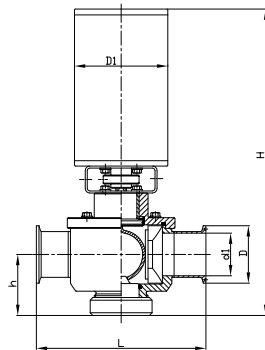

SHUTTER VALVES (ARC VALVES)

Inch

2-way shutter valve, pneumatic (air/air - air/spring), welded ends

VALVE SIZE inch (mm)	Type	Ød1	Ød2	H	h	L	ØD1
1.00 (25.4)	25C52A22	0.87 (22.1)	1.00 (25.4)	11.81 (300)	1.97 (50)	4.33 (110)	3.50 (89)
1.50 (38.1)	38C52A22	1.37 (34.8)	1.50 (38.1)	13.19 (335)	2.56 (65)	5.51 (140)	3.50 (89)
2.00 (50.8)	51C52A22	1.87 (47.5)	2.00 (50.8)	13.39 (340)	2.76 (70)	6.46 (164)	4.09 (104)
2.50 (63.5)	63C52A22	2.37 (60.2)	2.50 (63.5)	13.98 (355)	2.95 (75)	8.27 (210)	4.09 (104)
3.00 (76.2)	76C52A22	2.87 (72.9)	3.00 (76.2)	16.61 (422)	3.15 (80)	8.66 (220)	5.08 (129)
4.00 (101.6)	102C52A22	3.83 (97.4)	4.00 (101.6)	18.66 (474)	4.33 (110)	12.20 (310)	5.08 (129)

2-way shutter valve, pneumatic (air/air - air/spring), TC-clamp

VALVE SIZE inch (mm)	Type	Ød1	ØD	H	h	L	ØD1
1.00 (25.4)	25C520A22	0.87 (22.1)	1.99 (50.5)	11.81 (300)	1.97 (50)	5.31 (135)	3.50 (89)
1.50 (38.1)	38C520A22	1.37 (34.8)	1.99 (50.5)	13.19 (335)	2.56 (65)	6.50 (165)	3.50 (89)
2.00 (50.8)	51C520A22	1.87 (47.5)	2.52 (64.0)	13.39 (340)	2.76 (70)	7.44 (189)	4.09 (104)
2.50 (63.5)	63C520A22	2.37 (60.2)	3.05 (77.5)	13.98 (355)	2.95 (75)	9.25 (235)	4.09 (104)
3.00 (76.2)	76C520A22	2.87 (72.9)	3.58 (91.0)	16.61 (422)	3.15 (80)	9.65 (245)	5.08 (129)
4.00 (101.6)	102C520A22	3.83 (97.4)	4.68 (119.0)	18.66 (474)	4.33 (110)	13.19 (335)	5.08 (129)

2-way shutter valve, pneumatic (air/air - air/spring), welded ends

VALVE SIZE inch (mm)	Type	Ød1	Ød2	H	h	L	L1
1.00 (25.4)	25C52Ab22	0.87 (22.1)	1.00 (25.4)	11.30 (287)	1.97 (50)	4.33 (110)	6.34 (161)
1.50 (38.1)	38C52Ab22	1.37 (34.8)	1.50 (38.1)	12.60 (320)	2.56 (65)	5.51 (140)	6.34 (161)
2.00 (50.8)	51C52Ab22	1.87 (47.5)	2.00 (50.8)	12.91 (328)	2.76 (70)	6.46 (164)	6.34 (161)
2.50 (63.5)	63C52Ab22	2.37 (60.2)	2.50 (63.5)	13.46 (342)	2.95 (75)	8.27 (210)	6.34 (161)
3.00 (76.2)	76C52Ab22	2.87 (72.9)	3.00 (76.2)	14.57 (370)	3.15 (80)	8.66 (220)	8.23 (209)
4.00 (101.6)	102C52Ab22	3.83 (97.4)	4.00 (101.6)	16.65 (423)	4.33 (110)	12.20 (310)	8.23 (209)
6.00 (152.4)	152C52Ab	5.78 (146.9)	6.00 (152.4)	21.26 (540)	5.51 (140)	19.69 (500)	13.11 (333)

2-way shutter valve, pneumatic (air/air - air/spring), TC-clamp

VALVE SIZE inch (mm)	Type	Ød1	ØD	H	h	L	L1
1.00 (25.4)	25C520Ab22	0.87 (22.1)	1.99 (50.5)	11.30 (287)	1.97 (50)	5.31 (135)	6.34 (161)
1.50 (38.1)	38C520Ab22	1.37 (34.8)	1.99 (50.5)	12.60 (320)	2.56 (65)	6.50 (165)	6.34 (161)
2.00 (50.8)	51C520Ab22	1.87 (47.5)	2.52 (64.0)	12.91 (328)	2.76 (70)	7.44 (189)	6.34 (161)
2.50 (63.5)	63C520Ab22	2.37 (60.2)	3.05 (77.5)	13.46 (342)	2.95 (75)	9.25 (235)	6.34 (161)
3.00 (76.2)	76C520Ab22	2.87 (72.9)	3.58 (91.0)	14.57 (370)	3.15 (80)	9.65 (245)	8.23 (209)
4.00 (101.6)	102C520Ab22	3.83 (97.4)	4.68 (119.0)	16.65 (423)	4.33 (110)	13.19 (335)	8.23 (209)
6.00 (152.4)	152C520Ab	5.78 (146.9)	6.57 (167.0)	21.26 (540)	5.51 (140)	19.69 (500)	13.11 (333)